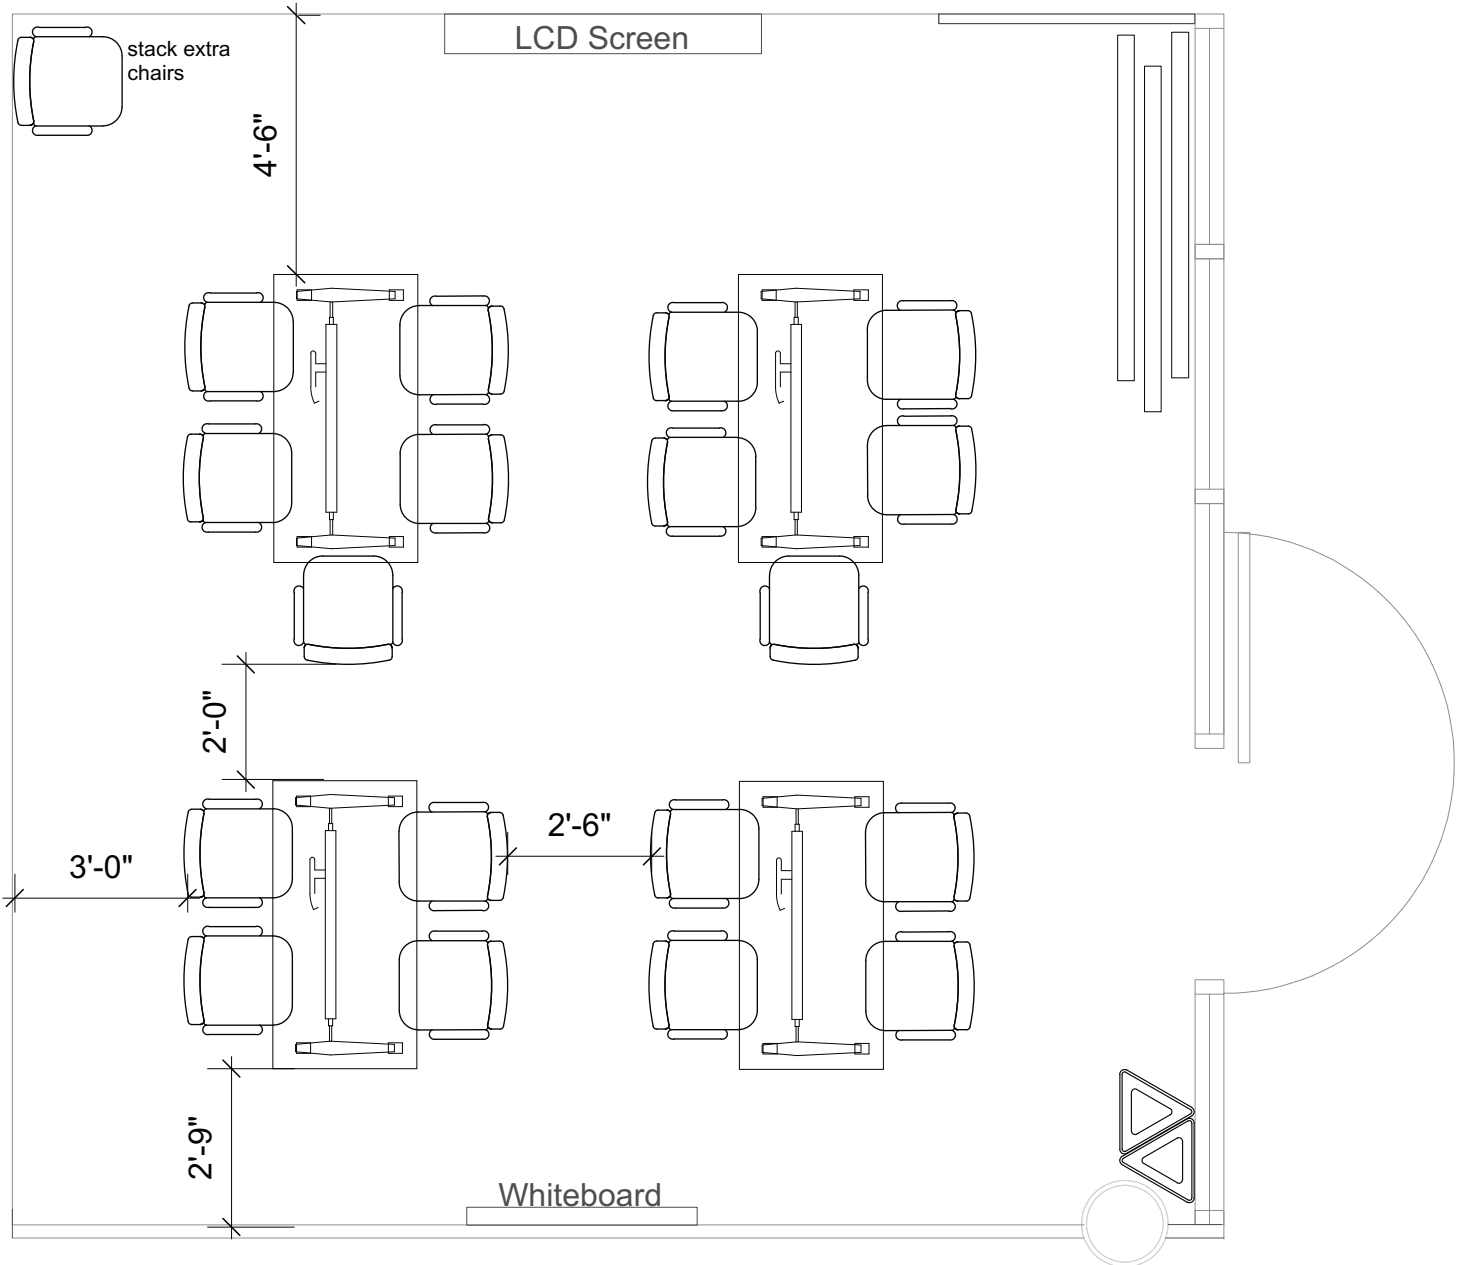

Fielder

Table Pods (18)

Notes:

- 2 - 5'x30" tables with 4 chairs each
- 2 - 5'x30" tables with 5 chairs each