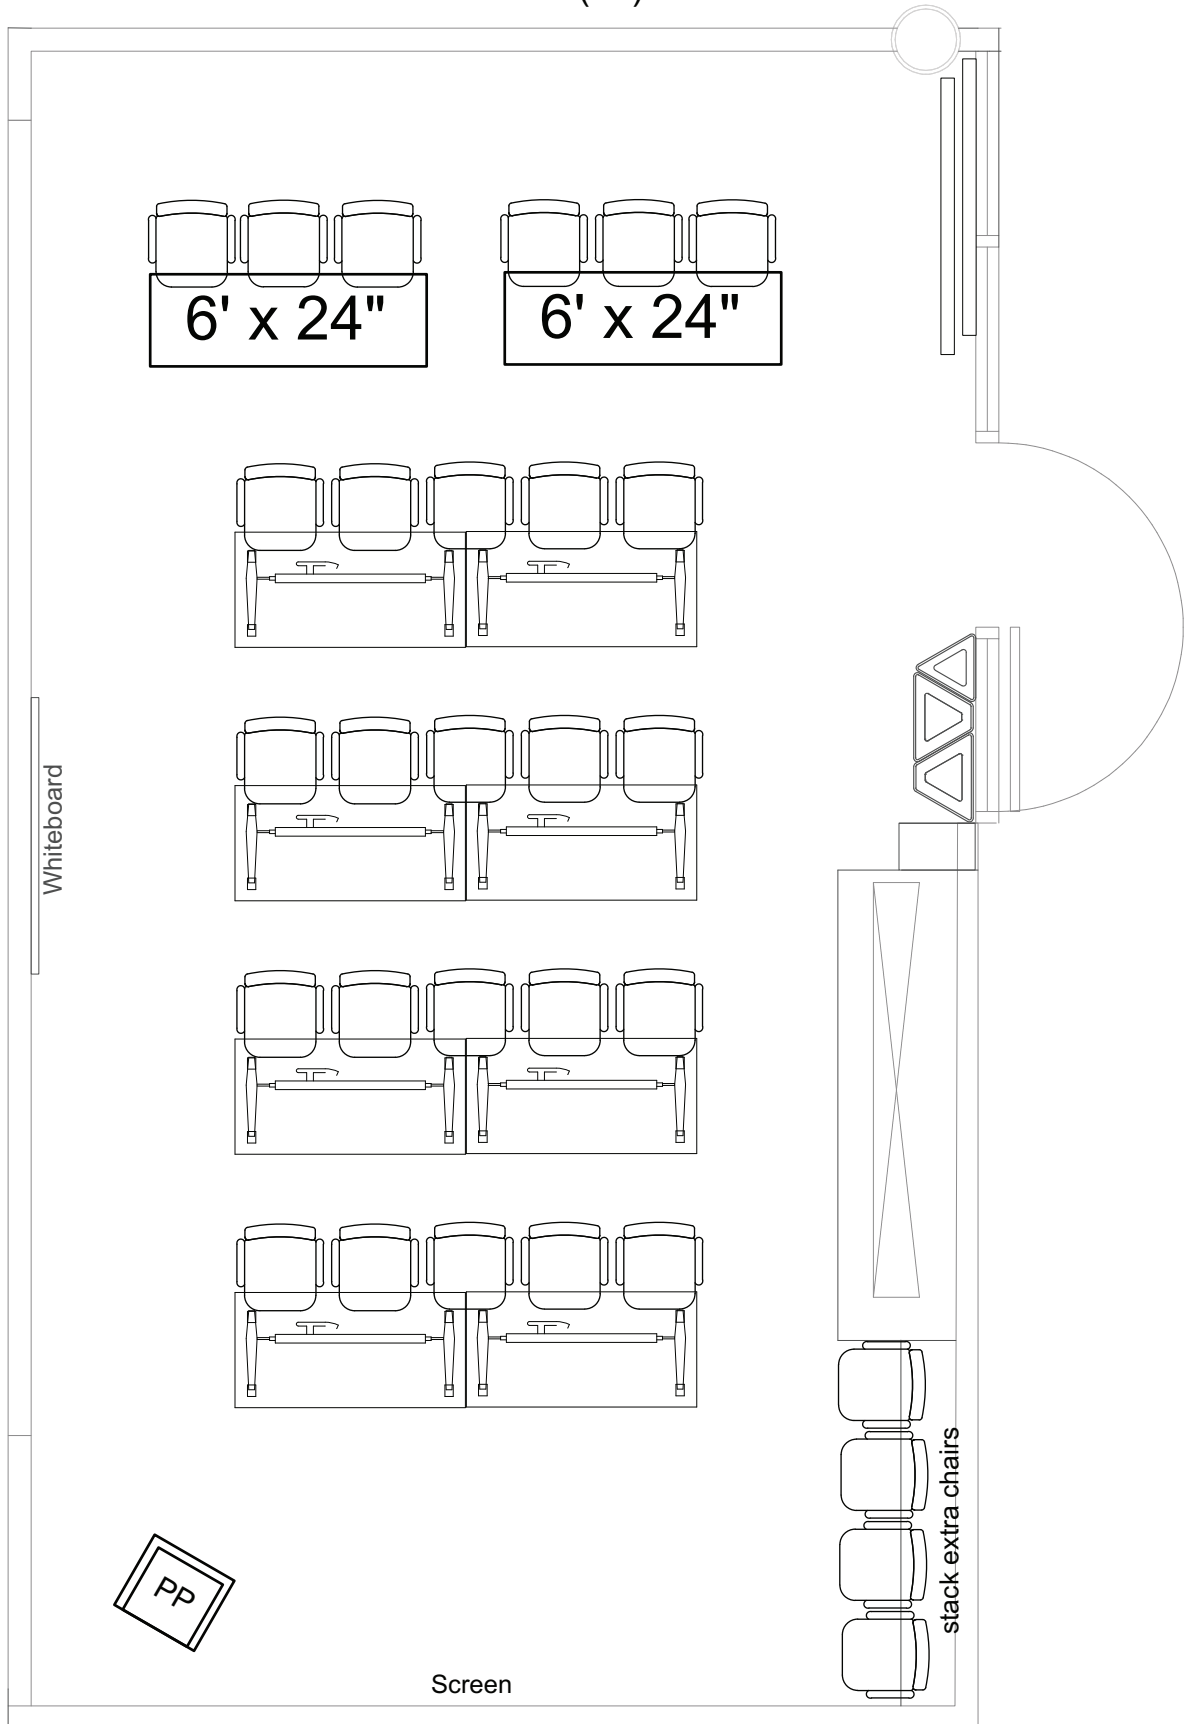

# Garrison

Classroom (26)

## Notes:

4 rows of 2 - 5'x30" tables w/ 5 chairs

2 - 6'x24" tables w/ 3 chairs