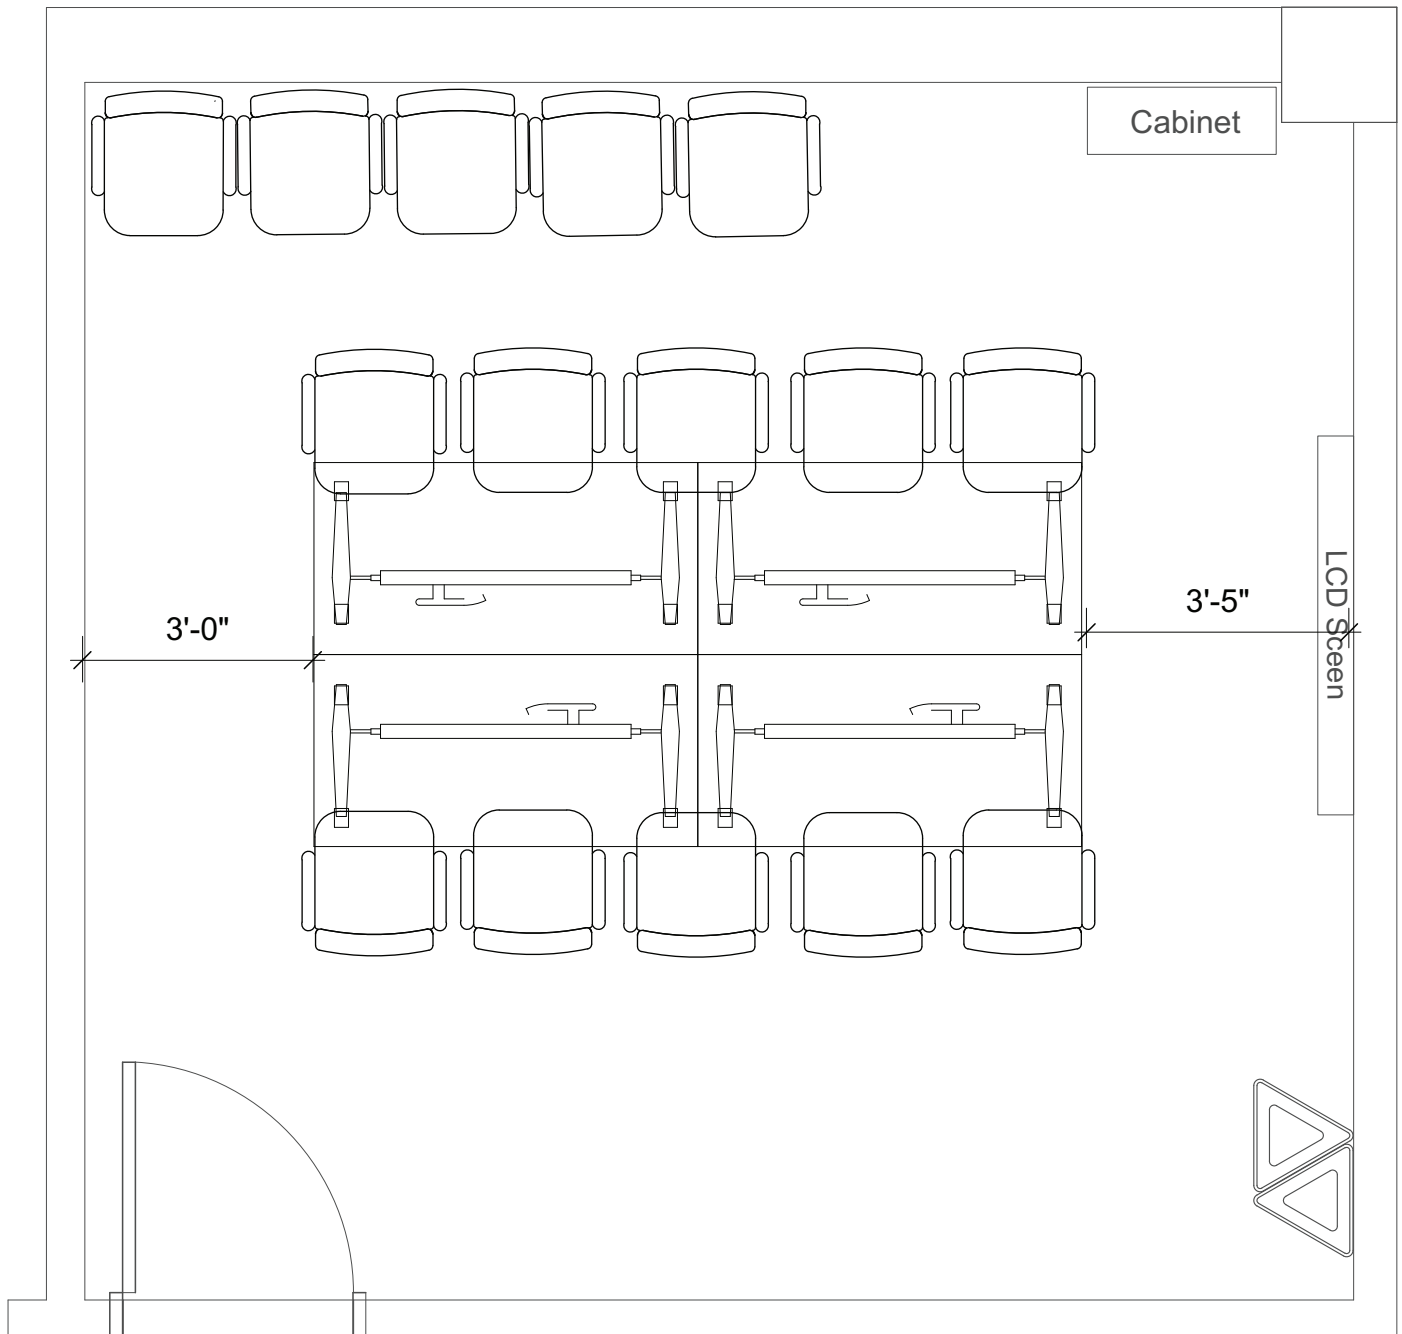

**Smith**  
4th Floor - Room #438  
Standard-Conference (10)

Notes:  
10 chairs around the table.  
5 chairs along the wall.